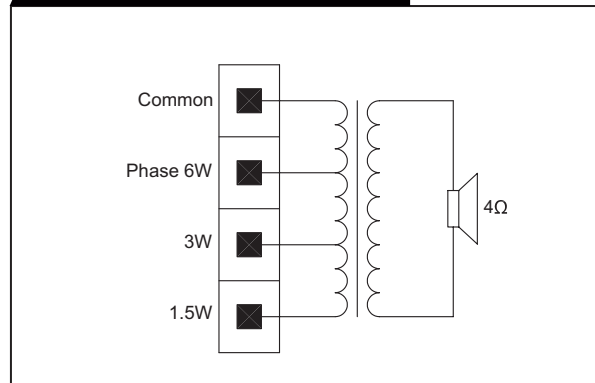

CIRCUIT DIAGRAM