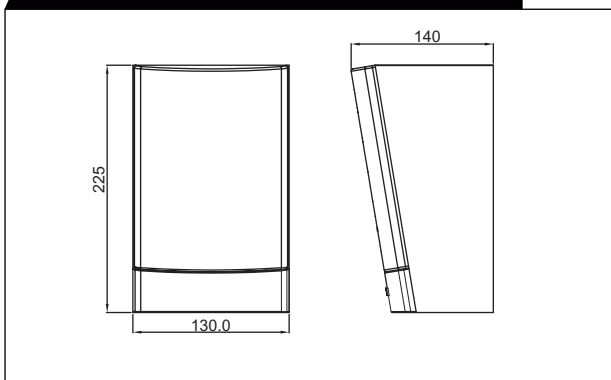

EWB 701 Wall Mount Wooden Cabinet Speaker, 6W

Features

- Superb quality wooden cabinet speaker with stylish design provides high sound output in a wider area.
- Full range speaker for speech and music reproduction.
- 100V line operation with power taps 6W,3W and 1.5W.
- 6"x4" Full range speaker, 6W/100V
- Ideal for shops, railways & metro station, corridors, malls etc.
- Key holes for easy wall mounting.

TECHNICAL SPECIFICATIONS

Rated Power	6W
Max. Power	9W
Power Tappings	6W - 3W - 1.5W
SPL at 1W (at 1Khz,1m)	87 dB
Impedance	1667/3333/6666 ohm
Frequency range (-10 dB)	200 Hz ~15KHz
Dimensions	130(L)x140(W)x225(H)mm
Weight	1.27 Kg
Material	MDF Board
Color	Black

CIRCUIT DIAGRAM

DIMENSION

FREQUENCY RESPONSE

Products are continually improved. All specifications are subject to change without prior notice | For more information, contact info@economicaudio.in

Economic Audio India Pvt Ltd

T-4/31, Phase-1, Mangolpuri Industrial Area, Delhi- 110083, India

Tel: +91 9811656565

Email: info@economicaudio.in

Website: www.economicaudio.in