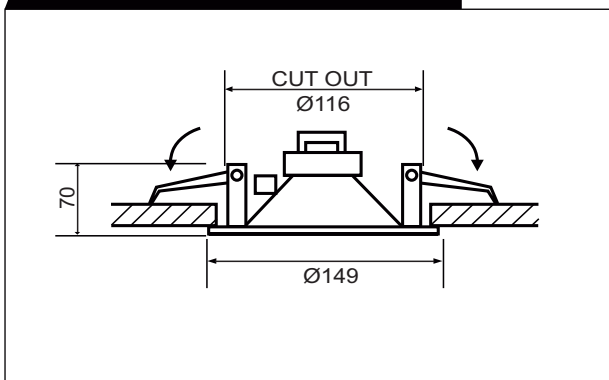

ECS-CP06

Ceiling Speaker ABS Body with Metal Grille, 6W

Features

- ▶ High quality ceiling speaker with stylish frame and grille provides high sound output in a wider area. Full range speaker for speech and music reproduction.
- ▶ 100V line operation with power taps 6W, 3W and 1.5W.
- ▶ 4" full range speaker, 6W/100V
- ▶ Ideal for railways and metro station, factories, offices, shops, malls etc.
- ▶ Easy mounting with spring clamps

TECHNICAL SPECIFICATIONS

Rated Power/ Max. Power	6W / 9W
Power Tappings	6W - 3W - 1.5W
SPL at 1W (at 1Khz,1m)	89 dB
Impedance	1667/3333/6666 ohm
Frequency range (-10 dB)	125 Hz ~16KHz
Dimensions	149mm (OD)x 70mm (H)
Cutout Diameter	116mm
Weight	0.47 Kg
Material	ABS
Color	White

CIRCUIT DIAGRAM

DIMENSION & CUTOUT DIA

FREQUENCY RESPONSE

Products are continually improved. All specifications are subject to change without prior notice | For more information, contact info@economicaudio.in