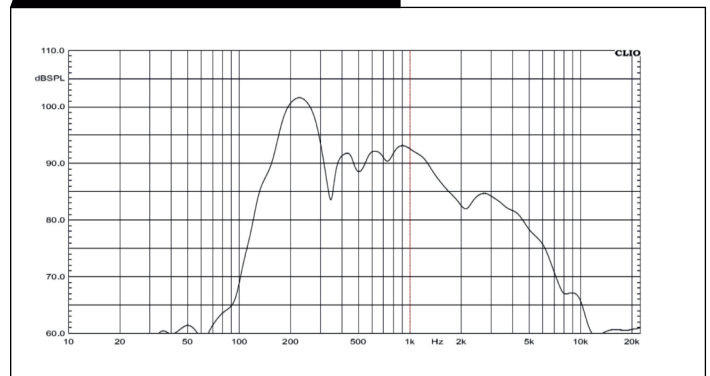

FREQUENCY RESPONSE

Products are continually improved. All specifications are subject to change without prior notice | For more information, contact info@economicaudio.in

Economic Audio India Pvt Ltd

T-4/31, Phase-1, Mangolpuri Industrial Area, Delhi- 110083, India

Tel: +91 9811656565

Email: info@economicaudio.in

Website: www.economicaudio.in