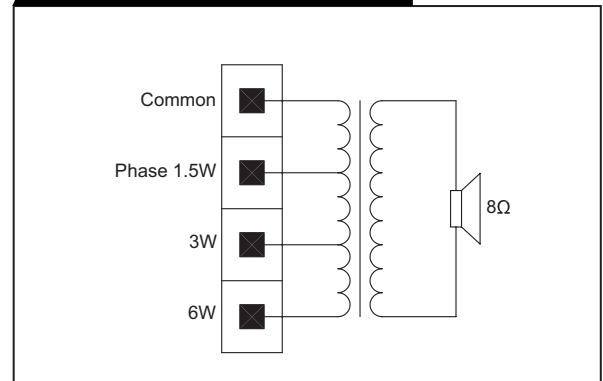

CIRCUIT DIAGRAM