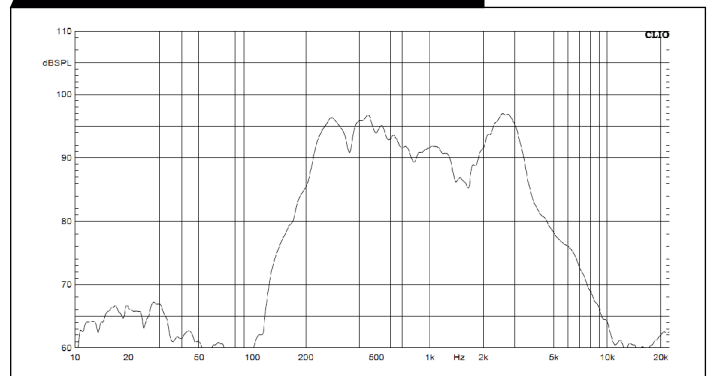

FREQUENCY RESPONSE

Products are continually improved. All specifications are subject to change without prior notice | For more information, contact info@economicaudio.in

Economic Audio India Pvt Ltd

T-4/31, Phase-1, Mangolpuri Industrial Area, Delhi- 110083, India

Tel: +91 9811656565

Email: info@economicaudio.in

Website: www.economicaudio.in