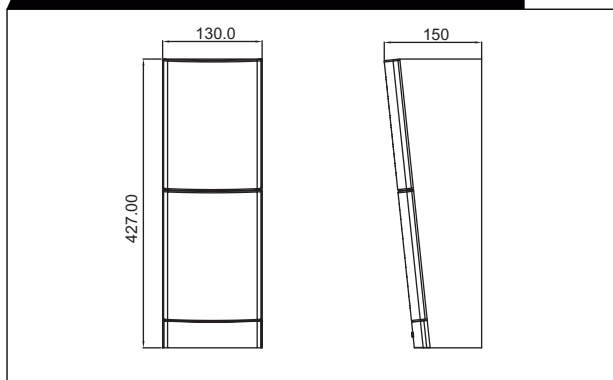

EWB 702

Wall Mount Wooden Cabinet Speaker, 12W

Features

- Superb quality wooden cabinet speaker with stylish design provides high sound output in a wider area.
- Full range speaker for speech and music reproduction.
- 100V line operation with power taps 12W, 6W and 3W.
- 2 x 6"x4" Full range speaker, 12W/100V
- Ideal for shops, railways & metro station, corridors, malls etc.
- Key holes for easy wall mounting.

TECHNICAL SPECIFICATIONS

Rated Power	12W
Max. Power	18W
Power Tappings	12W - 6W - 3W
SPL at 1W (at 1Khz,1m)	89 dB
Impedance	833/1667/3333 ohm
Frequency range (-10 dB)	200 Hz ~15KHz
Dimensions	130(L)x150(W)x427(H)mm
Weight	2.31 Kg
Material	MDF Board
Color	Black

CIRCUIT DIAGRAM

DIMENSION

FREQUENCY RESPONSE

Products are continually improved. All specifications are subject to change without prior notice | For more information, contact info@economicaudio.in

Economic Audio India Pvt Ltd

T-4/31, Phase-1, Mangolpuri Industrial Area, Delhi- 110083, India

Tel: +91 9811656565

Email: info@economicaudio.in

Website: www.economicaudio.in