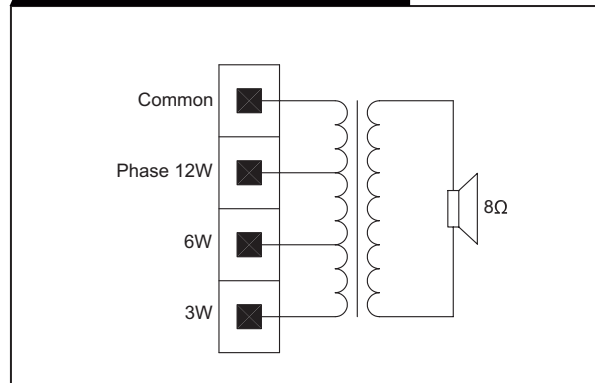

CIRCUIT DIAGRAM