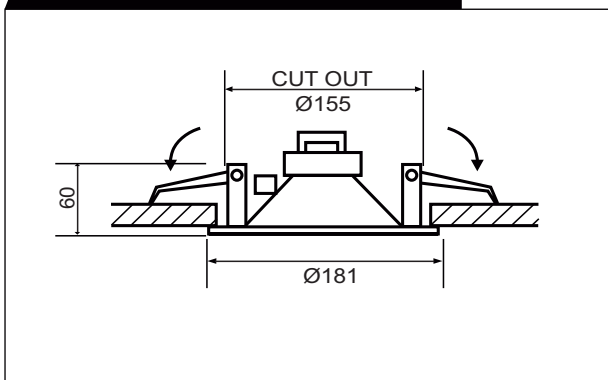

ECS-SE06M- (5") Ceiling Speaker, Metal Body, 6W- 5 Inch

Features

- ▶ High quality ceiling speaker with stylish metal frame and metal grille provides high sound output in a wider area.
- ▶ 100V line operation with power taps 6W,3W and 1.5W.
- ▶ 5" Full range speaker for speech and music reproduction, 6W/100V
- ▶ Ideal for railways and metro station, factories, offices, shops, malls etc.
- ▶ Easy mounting with spring loaded wing clamps

TECHNICAL SPECIFICATIONS

Rated Power/ Max. Power	6W / 9W
Power Tappings	6W - 3W - 1.5W
SPL at 1W (at 1Khz,1m)	90 dB
Impedance	1667/3333/6666 ohm
Frequency range (-10 dB)	60 Hz ~15KHz
Dimensions	181mm (OD)x 60mm (H)
Cutout Diameter	155mm
Weight	0.60 Kg
Material	Metal
Color	White

CIRCUIT DIAGRAM

DIMENSION & CUTOUT DIA

FREQUENCY RESPONSE

Products are continually improved. All specifications are subject to change without prior notice | For more information, contact info@economicaudio.in