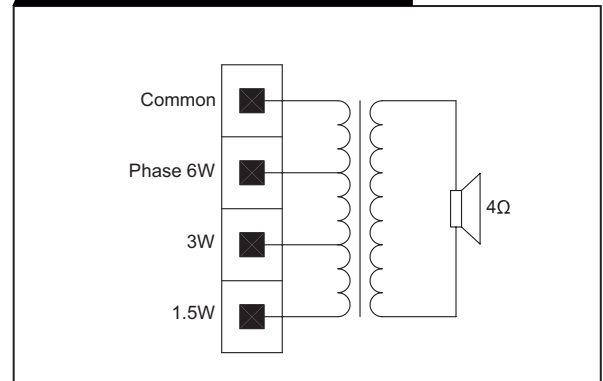

CIRCUIT DIAGRAM