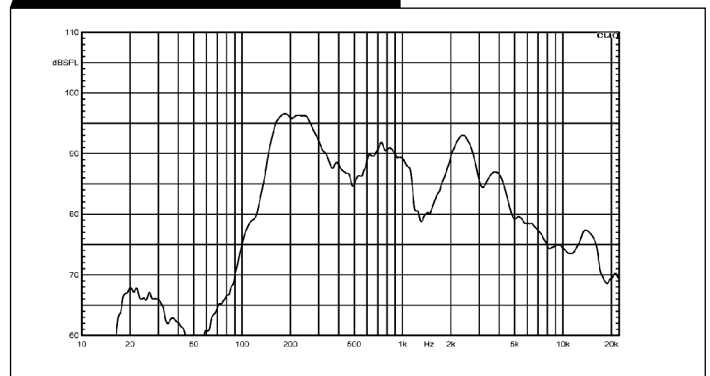

FREQUENCY RESPONSE

Products are continually improved. All specifications are subject to change without prior notice | For more information, contact info@economicaudio.in

Economic Audio India Pvt Ltd

T-4/31, Phase-1, Mangolpuri Industrial Area, Delhi- 110083, India

Tel: +91 9811656565

Email: info@economicaudio.in

Website: www.economicaudio.in