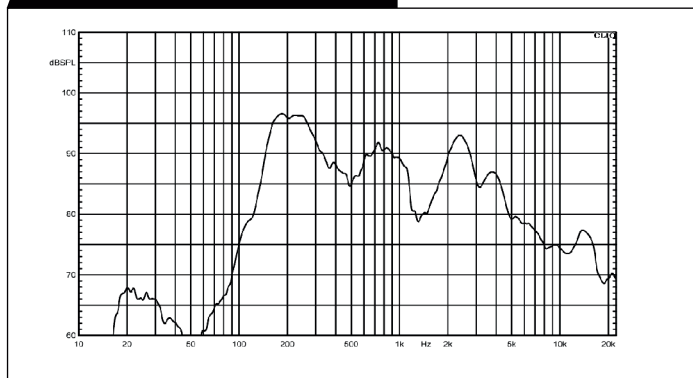

FREQUENCY RESPONSE

Products are continually improved. All specifications are subject to change without prior notice | For more information, contact info@economicaudio.in

Economic Audio India Pvt Ltd

T-4/31, Phase-1, Mangolpuri Industrial Area, Delhi- 110083, India

Tel: +91 9811656565

Email: info@economicaudio.in

Website: www.economicaudio.in