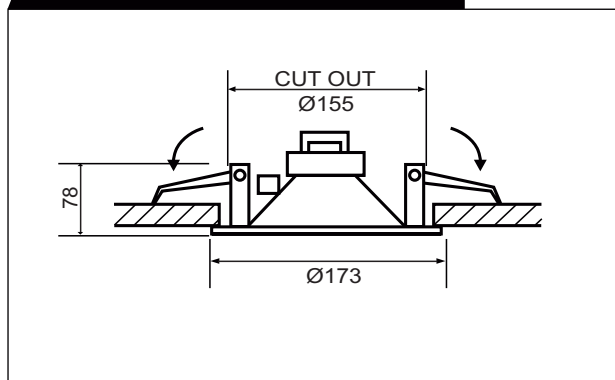

#### TECHNICAL SPECIFICATIONS

Rated Power/ Max. Power	6W / 9W
Power Tappings	6W - 3W - 1.5W
SPL at 1W (at 1Khz,1m)	90 dB
Impedance	1667/3333/6666 ohm
Frequency range (-10 dB)	60 Hz ~15KHz
Dimensions	173mm (OD)x 78mm (H)
Cutout Diameter	155mm
Weight	0.72 Kg
Material	ABS Frame & Metal Grille
Color	White

#### DIMENSION & CUTOUT DIA