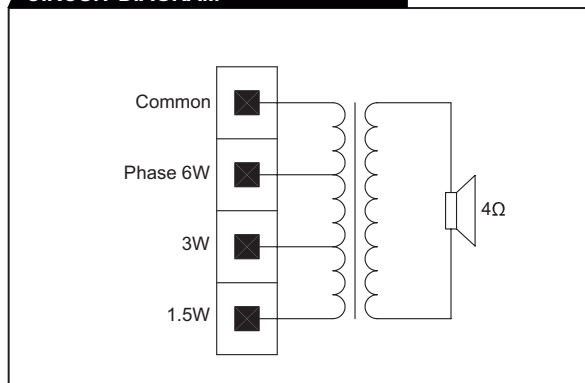

CIRCUIT DIAGRAM