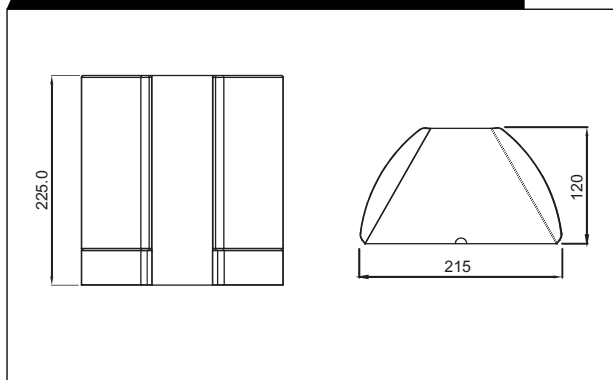

EWB 703

Bi-dir Wall Mount Wooden Cabinet Speaker, 12W

Features

- Bi-directional wooden cabinet speaker with superb quality and stylish design provides high sound output in a wider area.
- Full range speaker for speech and music reproduction.
- 100V line operation with power taps 12W, 6W and 3W.
- 2 x 6"x4" Full range speaker, 12W/100V
- Ideal for shops, railways & metro station, corridors, malls etc.
- Key holes for easy wall mounting.

TECHNICAL SPECIFICATIONS

Rated Power	12W
Max. Power	18W
Power Tappings	12W - 6W - 3W
SPL at 1W (at 1Khz,1m)	87 dB
Impedance	833/1667/3333 ohm
Frequency range (-10 dB)	200 Hz ~15KHz
Dimensions	215(L)x120(W)x225(H)mm
Weight	1.8 Kg
Material	MDF Board
Color	Black

CIRCUIT DIAGRAM

DIMENSION

FREQUENCY RESPONSE

Products are continually improved. All specifications are subject to change without prior notice | For more information, contact info@economicaudio.in

Economic Audio India Pvt Ltd

T-4/31, Phase-1, Mangolpuri Industrial Area, Delhi- 110083, India

Tel: +91 9811656565

Email: info@economicaudio.in

Website: www.economicaudio.in