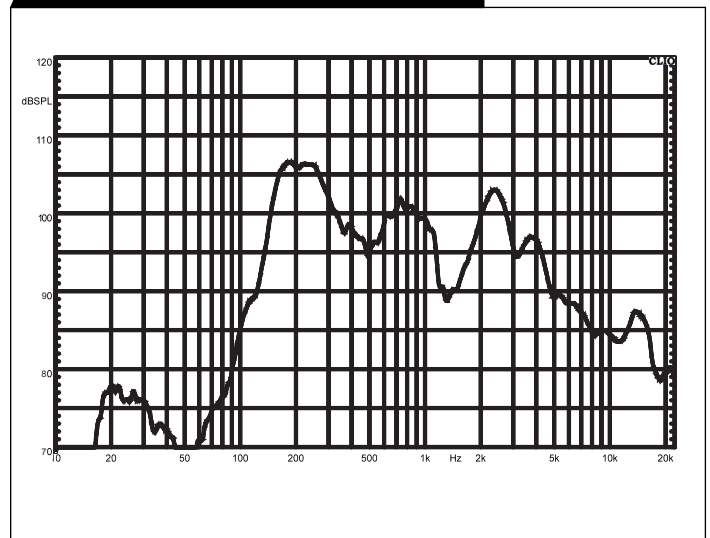

FREQUENCY RESPONSE

Products are continually improved. All specifications are subject to change without prior notice | For more information, contact info@economicaudio.in

Economic Audio India Pvt Ltd

T-4/31, Phase-1, Mangolpuri Industrial Area, Delhi- 110083, India

Tel: +91 9811656565

Email: info@economicaudio.in

Website: www.economicaudio.in