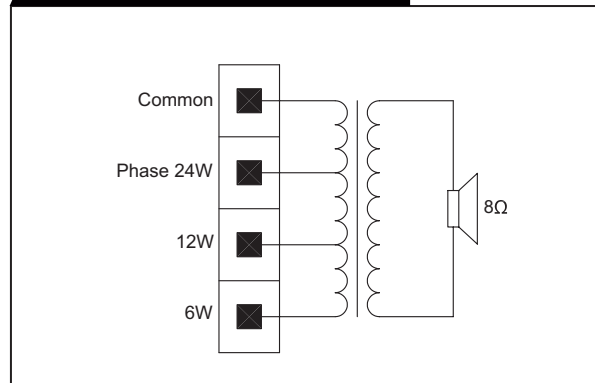

EWB 704

Wall Mount Wooden Cabinet Speaker, 24W

Features

- Wooden cabinet column speaker with superb quality and stylish design provides high sound output in a wider area.
- Full range speaker for speech and music reproduction.
- 100V line operation with power taps 24W, 12W and 6W.
- 4 x 6"x4" Full range speaker, 24W/100V
- Ideal for shops, railways & metro station, corridors, malls etc.
- Holding bracket included for easy wall mounting.

TECHNICAL SPECIFICATIONS

Rated Power	24W
Max. Power	36W
Power Tappings	24W - 12W - 6W
SPL at 1W (at 1Khz,1m)	97 dB
Impedance	417/833/1667 ohm
Frequency range (-10 dB)	200 Hz ~15KHz
Dimensions	130(L)x125(W)x830(H)mm
Weight	4.54 Kg
Material	MDF Board
Color	Black

CIRCUIT DIAGRAM