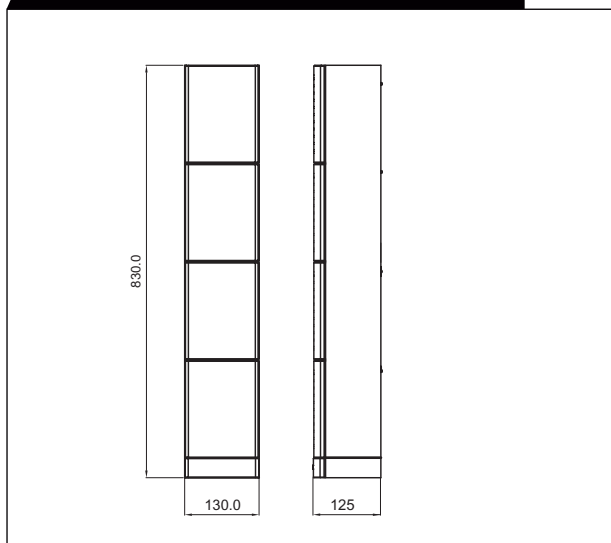

EWB 704

Wall Mount Wooden Cabinet Speaker, 24W

Features

- Wooden cabinet column speaker with superb quality and stylish design provides high sound output in a wider area.
- Full range speaker for speech and music reproduction.
- 100V line operation with power taps 24W, 12W and 6W.
- 4 x 6"x4" Full range speaker, 24W/100V
- Ideal for shops, railways & metro station, corridors, malls etc.
- Holding bracket included for easy wall mounting.

TECHNICAL SPECIFICATIONS

Rated Power	24W
Max. Power	36W
Power Tappings	24W - 12W - 6W
SPL at 1W (at 1Khz,1m)	97 dB
Impedance	417/833/1667 ohm
Frequency range (-10 dB)	200 Hz ~15KHz
Dimensions	130(L)x125(W)x830(H)mm
Weight	4.54 Kg
Material	MDF Board
Color	Black

CIRCUIT DIAGRAM

DIMENSION

FREQUENCY RESPONSE

Products are continually improved. All specifications are subject to change without prior notice | For more information, contact info@economicaudio.in

Economic Audio India Pvt Ltd

T-4/31, Phase-1, Mangolpuri Industrial Area, Delhi- 110083, India

Tel: +91 9811656565

Email: info@economicaudio.in

Website: www.economicaudio.in