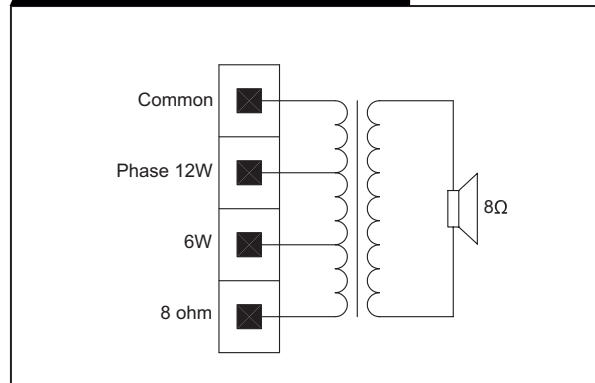

CIRCUIT DIAGRAM