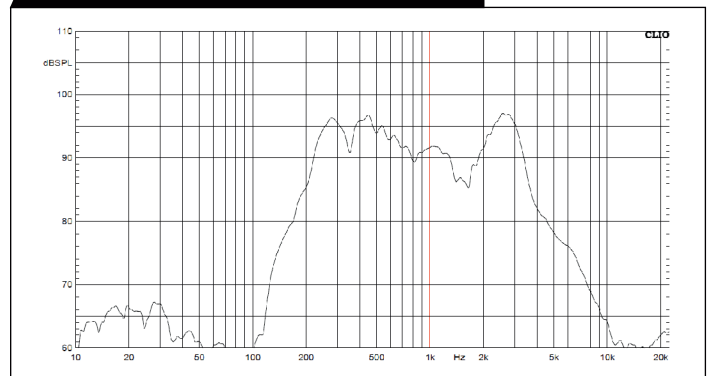

FREQUENCY RESPONSE

Products are continually improved. All specifications are subject to change without prior notice | For more information, contact info@economicaudio.in

Economic Audio India Pvt Ltd

T-4/31, Phase-1, Mangolpuri Industrial Area, Delhi- 110083, India

Tel: +91 9811656565

Email: info@economicaudio.in

Website: www.economicaudio.in