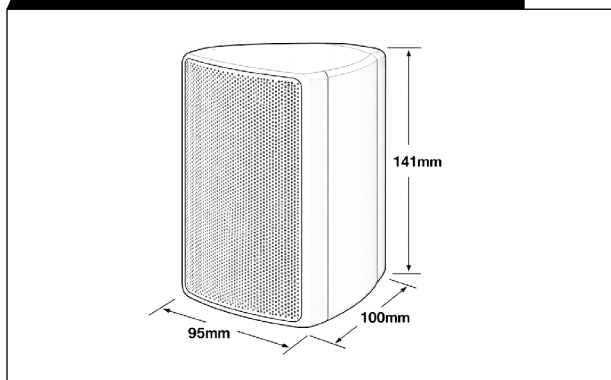

EWM301-12

Compact Wall Mount Speaker, ABS Body 12W

Features

- Stylish & compact plastic cabinet wall mount speaker provides high sound output in a wider area.
- Full range speaker for speech and music reproduction.
- 2 way - 100V multi purpose PA Speaker system.
- 100V line operation with power taps 12W, 6W and 8ohm.
- 3" full range woofer, 12W/100V
- Ideal for shops, railways & metro station, corridors, malls etc.
- Key hole & metal clamp for easy wall mounting.

TECHNICAL SPECIFICATIONS

Rated Power	12W
Max. Power	18W
Power Tappings	12W - 6W & 8 ohm
SPL at 1W (at 1Khz,1m)	88 dB
Impedance	833/1667 ohm
Frequency range (-10 dB)	150 Hz ~15KHz
Dimensions	95(L)x100(W)x141(H)mm
Weight	0.76 Kg
Material	ABS
Color	White

CIRCUIT DIAGRAM

DIMENSION

FREQUENCY RESPONSE

Products are continually improved. All specifications are subject to change without prior notice | For more information, contact info@economicaudio.in

Economic Audio India Pvt Ltd

T-4/31, Phase-1, Mangolpuri Industrial Area, Delhi- 110083, India

Tel: +91 9811656565

Email: info@economicaudio.in

Website: www.economicaudio.in