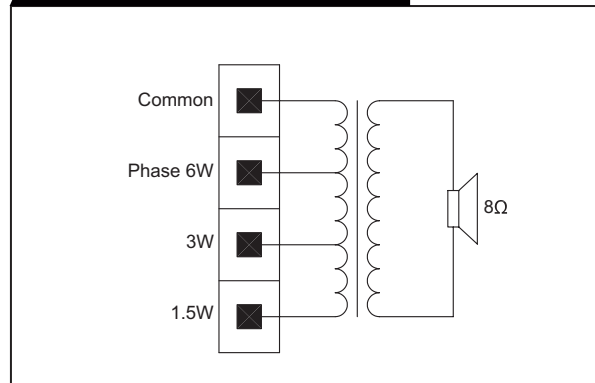

CIRCUIT DIAGRAM