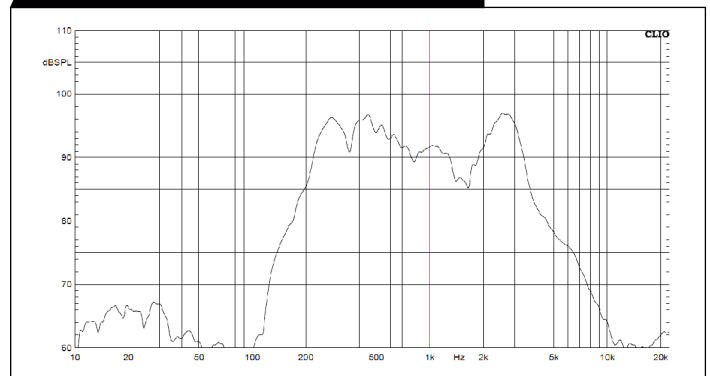

FREQUENCY RESPONSE

Products are continually improved. All specifications are subject to change without prior notice | For more information, contact info@economicaudio.in

Economic Audio India Pvt Ltd

T-4/31, Phase-1, Mangolpuri Industrial Area, Delhi- 110083, India

Tel: +91 9811656565

Email: info@economicaudio.in

Website: www.economicaudio.in