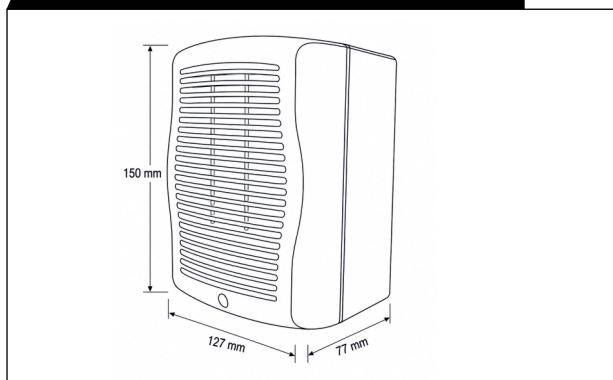

#### TECHNICAL SPECIFICATIONS

Rated Power	6W
Max. Power	9W
Power Tappings	6W - 3W - 1.5W
SPL at 1W (at 1Khz,1m)	92 dB
Impedance	1667/3333/6666 ohm
Frequency range (-10 dB)	150 Hz ~15KHz
Dimensions	127(L)x77(W)x150(H)mm
Weight	0.60 Kg
Material	ABS
Color	White

#### DIMENSION