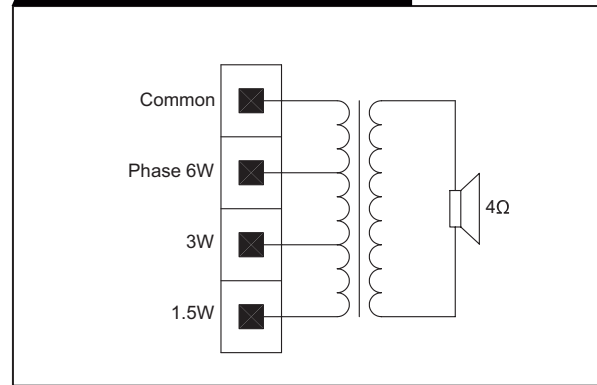

### TECHNICAL SPECIFICATIONS

Rated Power	6W
Max. Power	9W
Power Tappings	6W - 3W - 1.5W
SPL at 1W (at 1Khz,1m)	92 dB
Impedance	1667/3333/6666 ohm
Frequency range (-10 dB)	110 Hz ~15KHz
Dimensions	180(L)x120(W)x260(H)mm
Weight	1.33 Kg
Material	ABS
Color	White

### DIMENSION