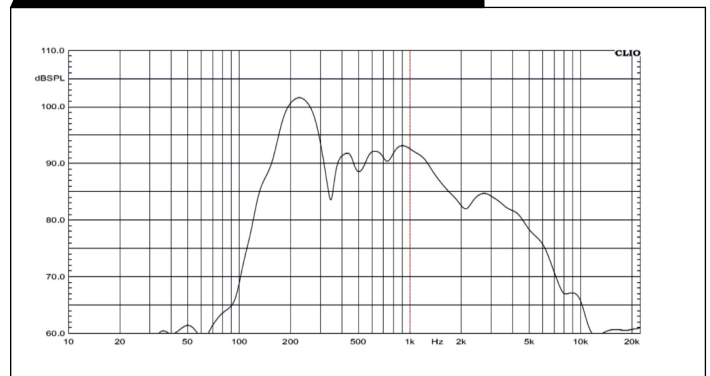

FREQUENCY RESPONSE

Products are continually improved. All specifications are subject to change without prior notice | For more information, contact info@economicaudio.in

Economic Audio India Pvt Ltd

T-4/31, Phase-1, Mangolpuri Industrial Area, Delhi- 110083, India

Tel: +91 9811656565

Email: info@economicaudio.in

Website: www.economicaudio.in