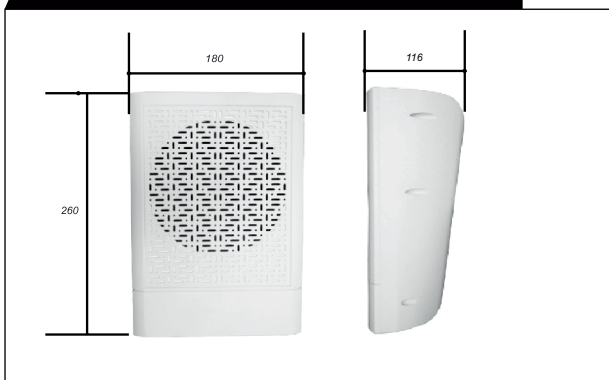

EWM601-06 Wall Mount Speaker, ABS Body, 6W

Features

- High quality ABS wall mounting box speaker with stylish design provides clear sound. Full range speaker for speech and music reproduction.
- 100V line operation with power taps 6W,3W and 1.5W.
- 6" Full range speaker, 6W/100V
- Ideal for shops, railways station, corridors, malls etc.
- Key holes for easy wall mounting.

TECHNICAL SPECIFICATIONS

Rated Power	6W
Max. Power	9W
Power Tappings	6W - 3W - 1.5W
SPL at 1W (at 1Khz,1m)	92 dB
Impedance	1667/3333/6666 ohm
Frequency range (-10 dB)	110 Hz ~15KHz
Dimensions	180(L)x120(W)x260(H)mm
Weight	1.33 Kg
Material	ABS
Color	White

CIRCUIT DIAGRAM

DIMENSION

FREQUENCY RESPONSE

Products are continually improved. All specifications are subject to change without prior notice | For more information, contact info@economicaudio.in

Economic Audio India Pvt Ltd

T-4/31, Phase-1, Mangolpuri Industrial Area, Delhi- 110083, India

Tel: +91 9811656565

Email: info@economicaudio.in

Website: www.economicaudio.in