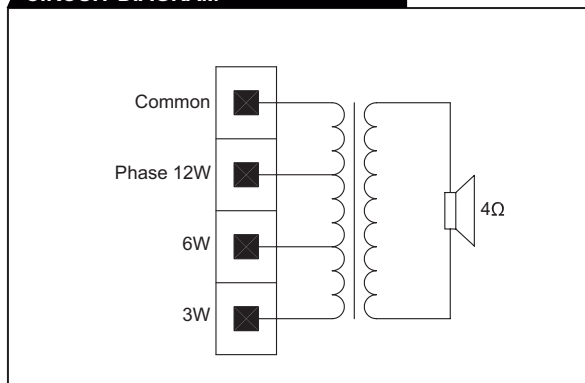

### TECHNICAL SPECIFICATIONS

Rated Power	12W
Max. Power	18W
Power Tappings	12W - 6W - 3W
SPL at 1W (at 1Khz,1m)	92 dB
Impedance	833/1666/3333 ohm
Frequency range (-10 dB)	110 Hz ~11KHz
Dimensions	205(L)x143(W)x140(H)mm
Weight	1.20 Kg
Material	ABS
Color	White

### DIMENSION