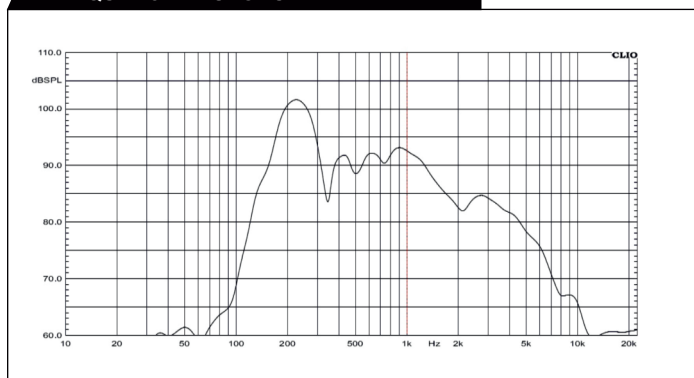

FREQUENCY RESPONSE

Products are continually improved. All specifications are subject to change without prior notice | For more information, contact info@economicaudio.in

Economic Audio India Pvt Ltd

T-4/31, Phase-1, Mangolpuri Industrial Area, Delhi- 110083, India

Tel: +91 9811656565

Email: info@economicaudio.in

Website: www.economicaudio.in